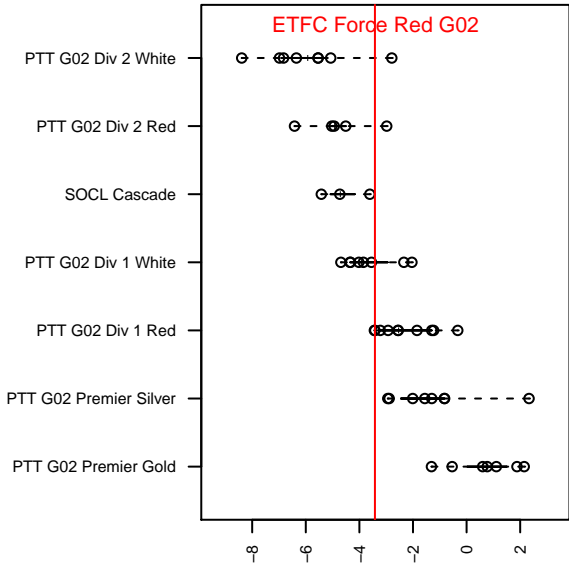

**attack and defense rating
relative to others at age
and all opponents in last 13 months**