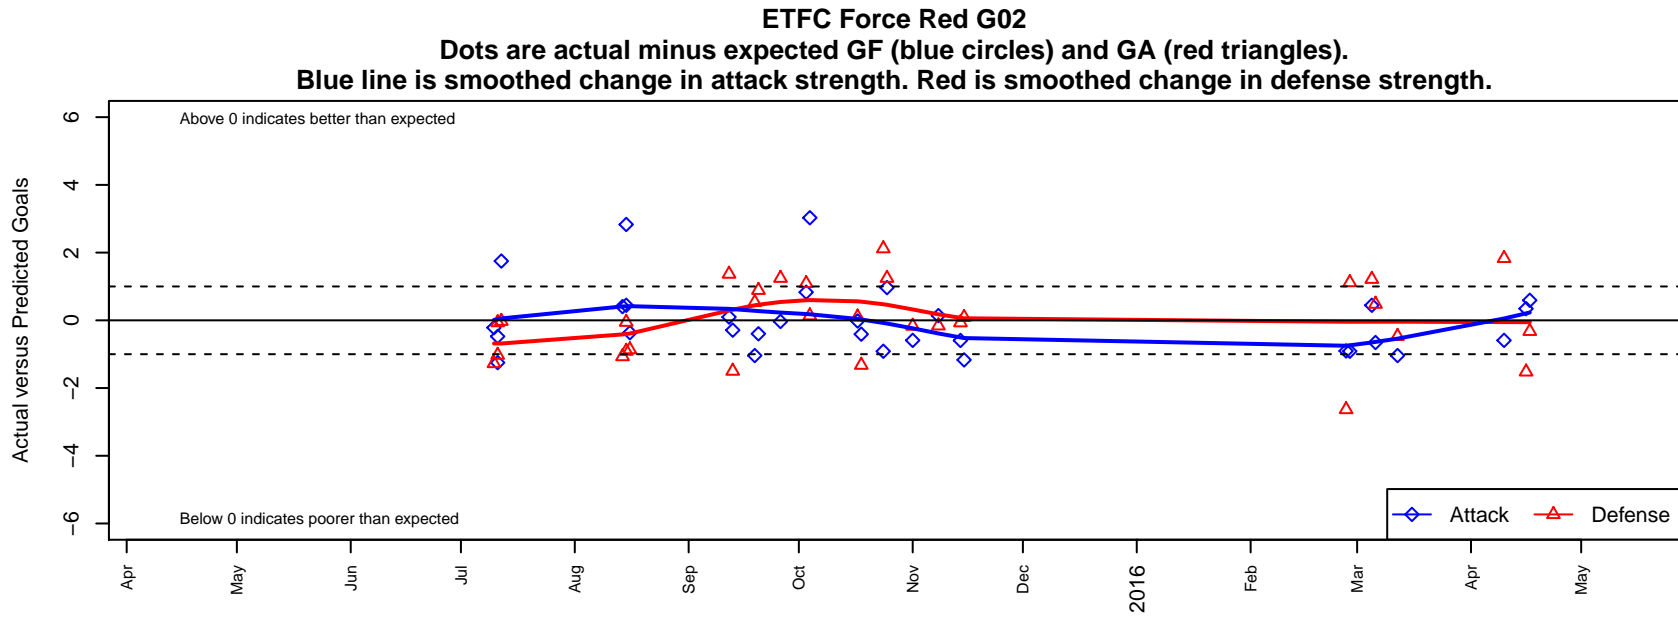

**attack and defense variance (black dot)
relative to other teams
and top 10 in region**

**attack and defense rating
relative to others at age
and all opponents in last 13 months**

ETFC Force Red G02

Eugene Timbers FC
Eugene, OR
G02 total strength=781
attack=0.74 defense=1.19
fall league = PTT G02 Div 1 Red
spr league = Spr OYS G02 Div 1 Red

alt names used:
ETFC 02 Force Red
ETFC G02 Force Red
ETFC 02 Force Red
ETFC 02 Force Red

Venues played:
2015 ETFC Adidas Cup U13-14
2015 Mt Hood Challenge U13
2015 PTT G02 Division 1 Red
2015 OYS Presidents Cup G02
2015 Spr OYS G02 Division 1 Red